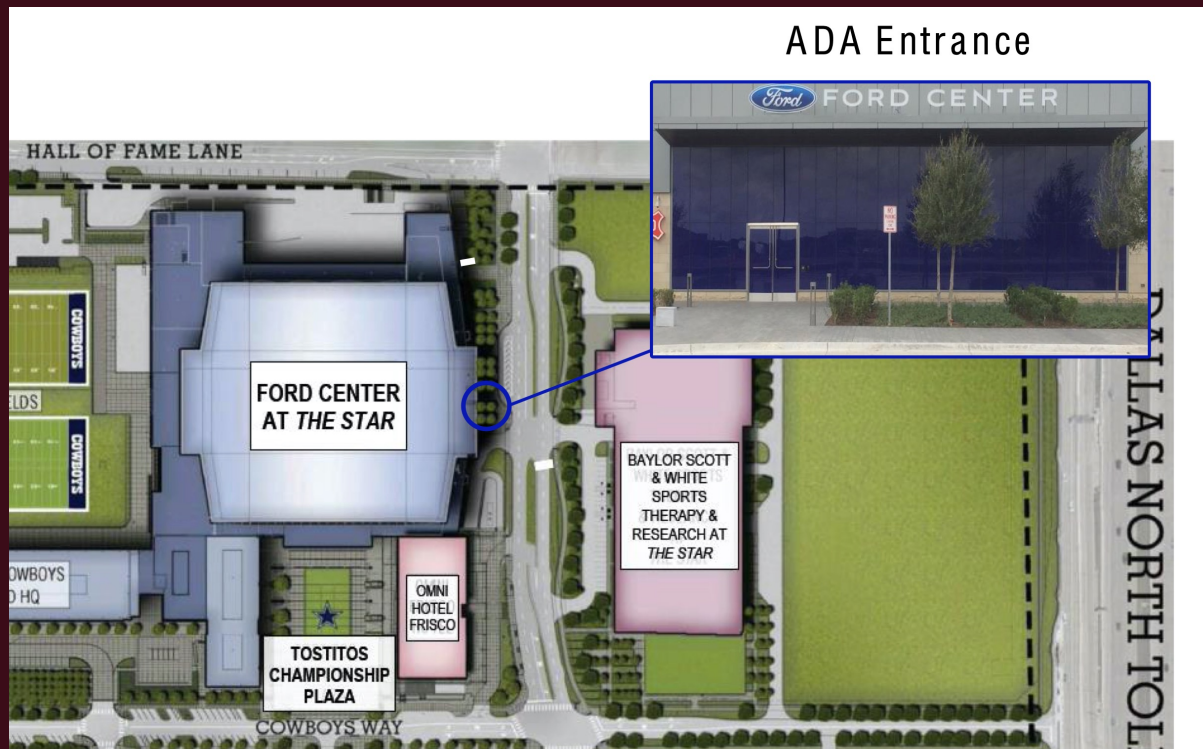

Holly Schnitzius

Andrea Sholin

Thomas Smith

Julie Waid

Julie Williams

James Zauner

Lewisville High School's GRADUATION 2021

PARK IN THE BAYLOR PARKING GARAGE BY 10:30AM AND CROSS THE STREET TO THESE BLUE DOORS. As long as you have your regalia, they will allow you to enter. Go in the doors and take your first left to the elevator – Ground floor. Come off the elevator and go straight until you end and take a right to the locker rooms.